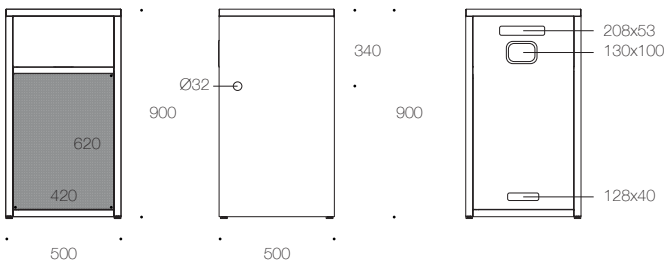

Assembly Instructions

OPEN KITCHEN CABINET TANK 50

EN

RÖSHULTS

Open Kitchen Cabinet Tank 50

Design:	Broberg & Ridderstråle
Art no:	200025 / 200026
Colours:	Anthracite / Brushed Stainless Steel
Materials:	Stainless Steel
Measurements:	L 500 D 500 H 900 mm / L 19.7 D 19.7 H 35.4 in
Weight:	33 kg / 73 lb

Max size Tank: H 620 W 420

Open Kitchen Cabinet Tank 50
Parts

NO	DESCRIPTION
01	Cabinet
02	Adjustable foot
03	Cover plate

NO	DESCRIPTION
04	Grommet, edge protection
05	Top

1.

2.

3.

Alt. 1