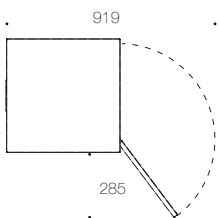

Assembly Instructions

OPEN KITCHEN CABINET TANK 50

EN

RÖSHULTS

Open Kitchen Cabinet Tank 50

Design:	Broberg & Ridderstråle
Art no:	200025 / 200026
Colours:	Anthracite / Brushed Stainless Steel
Materials:	Stainless Steel
Measurements:	L 500 D 500 H 900 mm / L 19.7 D 19.7 H 35.4 in
Weight:	33 kg / 73 lb

Max size Tank: H 620 W 420

Open Kitchen Cabinet Tank 50
Parts

NO	DESCRIPTION
01	Cabinet
02	Adjustable foot
03	Cover plate

NO	DESCRIPTION
04	Grommet, edge protection
05	Top

1.

2.

3.

Alt. 1