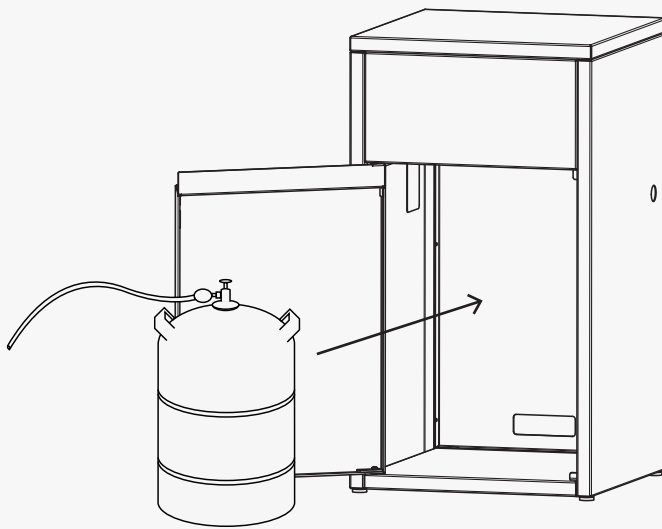

Assembly Instructions

OPEN KITCHEN CABINET TANK 50

EN

RÖSHULTS

Open Kitchen Cabinet Tank 50

Design:	Broberg & Ridderstråle
Art no:	200025 / 200026
Colours:	Anthracite / Brushed Stainless Steel
Materials:	Stainless Steel
Measurements:	L 500 D 500 H 900 mm / L 19.7 D 19.7 H 35.4 in
Weight:	33 kg / 73 lb

Max size Tank: H 620 W 420

Open Kitchen Cabinet Tank 50
Parts

NO	DESCRIPTION
01	Cabinet
02	Adjustable foot
03	Cover plate

NO	DESCRIPTION
04	Grommet, edge protection
05	Top

1.

2.

3.

Alt. 1