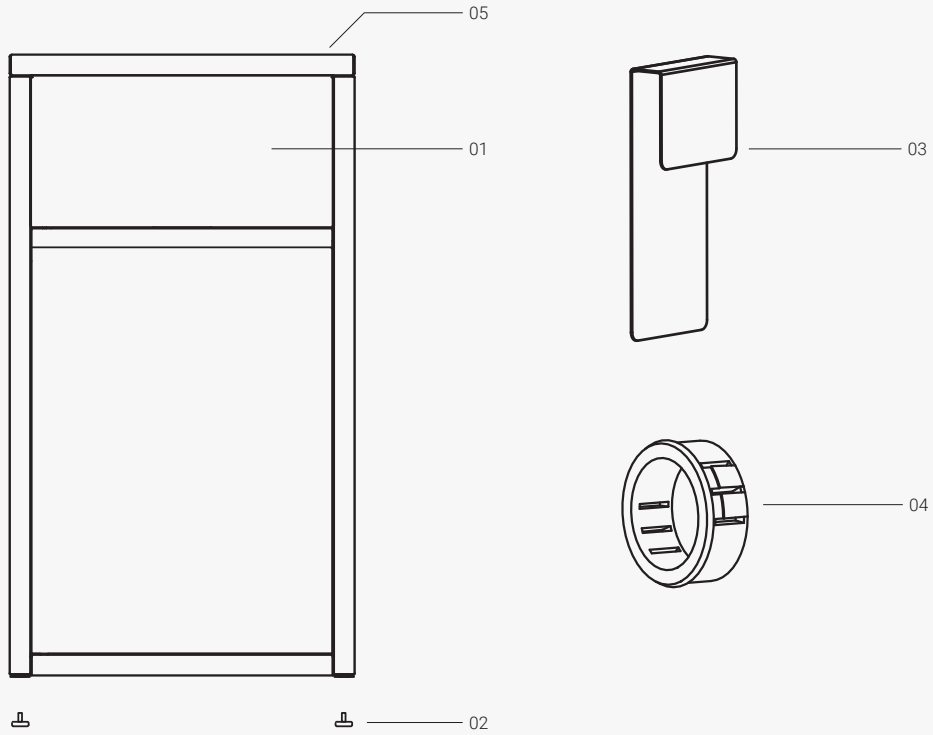

Assembly Instructions

OPEN KITCHEN CABINET TANK 50

EN

RÖSHULTS

Open Kitchen Cabinet Tank 50

Design:	Broberg & Ridderstråle
Art no:	200025 / 200026
Colours:	Anthracite / Brushed Stainless Steel
Materials:	Stainless Steel
Measurements:	L 500 D 500 H 900 mm / L 19.7 D 19.7 H 35.4 in
Weight:	33 kg / 73 lb

Max size Tank: H 620 W 420

Open Kitchen Cabinet Tank 50
Parts

NO	DESCRIPTION
01	Cabinet
02	Adjustable foot
03	Cover plate

NO	DESCRIPTION
04	Grommet, edge protection
05	Top

1.

2.

3.

Alt. 1